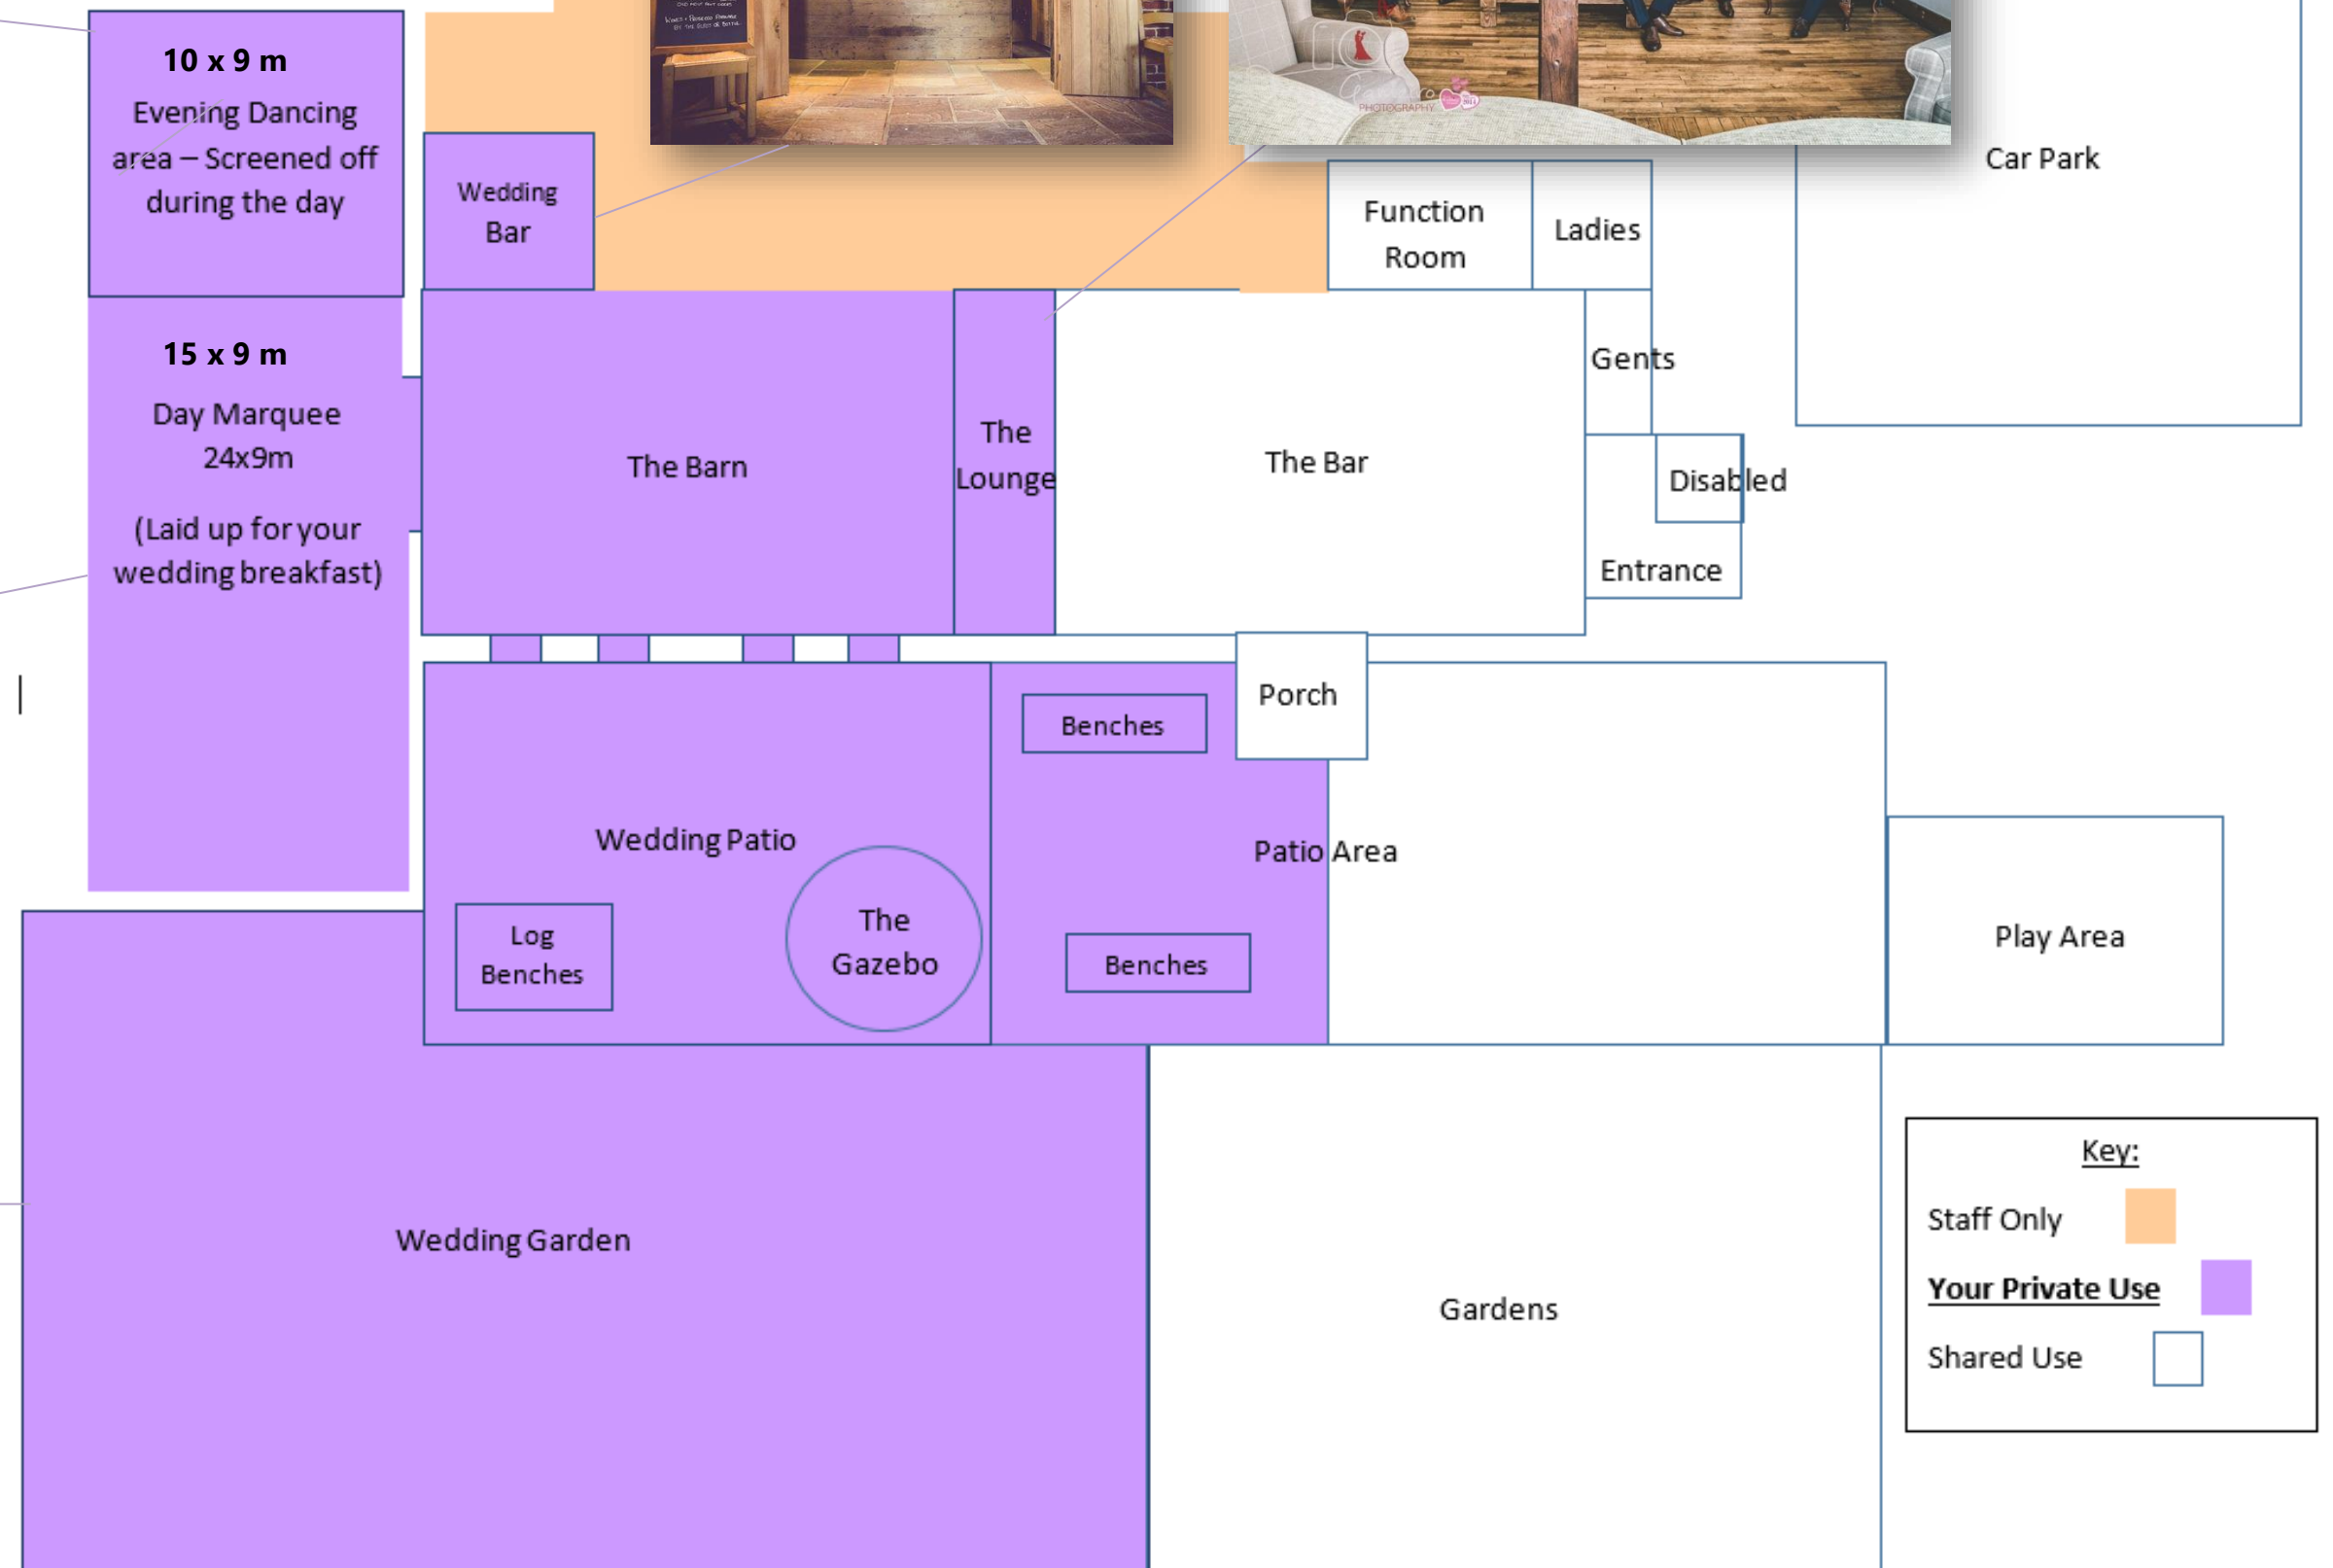

# Full Event Suite Site Plan

SITE PLAN FOR MARQUEE WEDDING. PLEASE SELECT ANY PICTURE TO SEE AN ENLARGEMENT